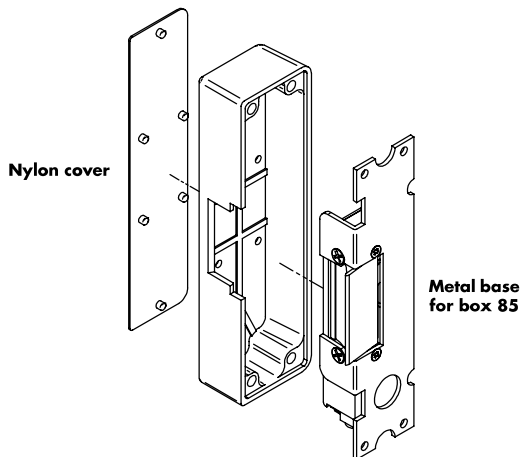

Reversible

**82** BLACK

Reversible

**83** BLACK + C83

Reversible

**85** BLACK + BASE + C83

Shim kit for  
box 83/85

**C83**