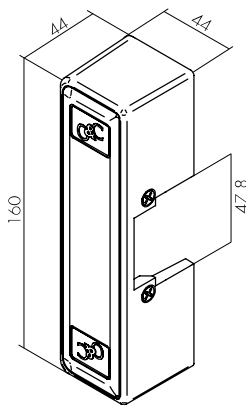

# BOXES

Electric strikes

Reversible

**80** GREY

Reversible

**81** GREY

Reversible

**84** GREY  
CHROME  
BRASS

Reversible

**82** BLACK

Reversible

**83** BLACK + C83

Reversible

**85** BLACK + BASE + C83

Shim kit for  
box 83/85

**C83**