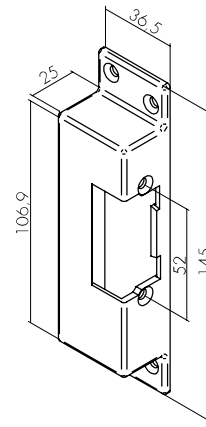

# BOXES

Electric strikes

Reversible

**80** GREY

Reversible

**81** GREY

Reversible

**84** GREY  
CHROME  
BRASS

Reversible

**82** BLACK

Reversible

**83** BLACK + C83

Reversible

**85** BLACK + BASE + C83

Shim kit for  
box 83/85

**C83**