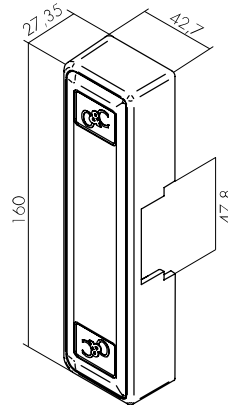

# BOXES

Electric strikes

Reversible

**80** GREY

Reversible

**81** GREY

Reversible

**84** GREY  
CHROME  
BRASS

Reversible

**82** BLACK

Reversible

**83** BLACK + C83

Reversible

**85** BLACK + BASE + C83

Shim kit for  
box 83/85

**C83**