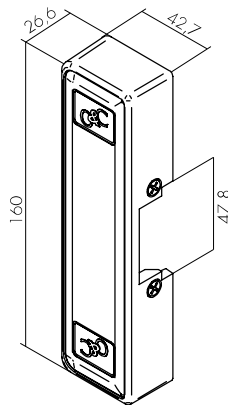

# BOXES

Electric strikes

Reversible

**80** GREY

Reversible

**81** GREY

Reversible

**84** GREY  
CHROME  
BRASS

Reversible

**82** BLACK

Reversible

**83** BLACK + C83

Reversible

**85** BLACK + BASE + C83

Shim kit for  
box 83/85

**C83**